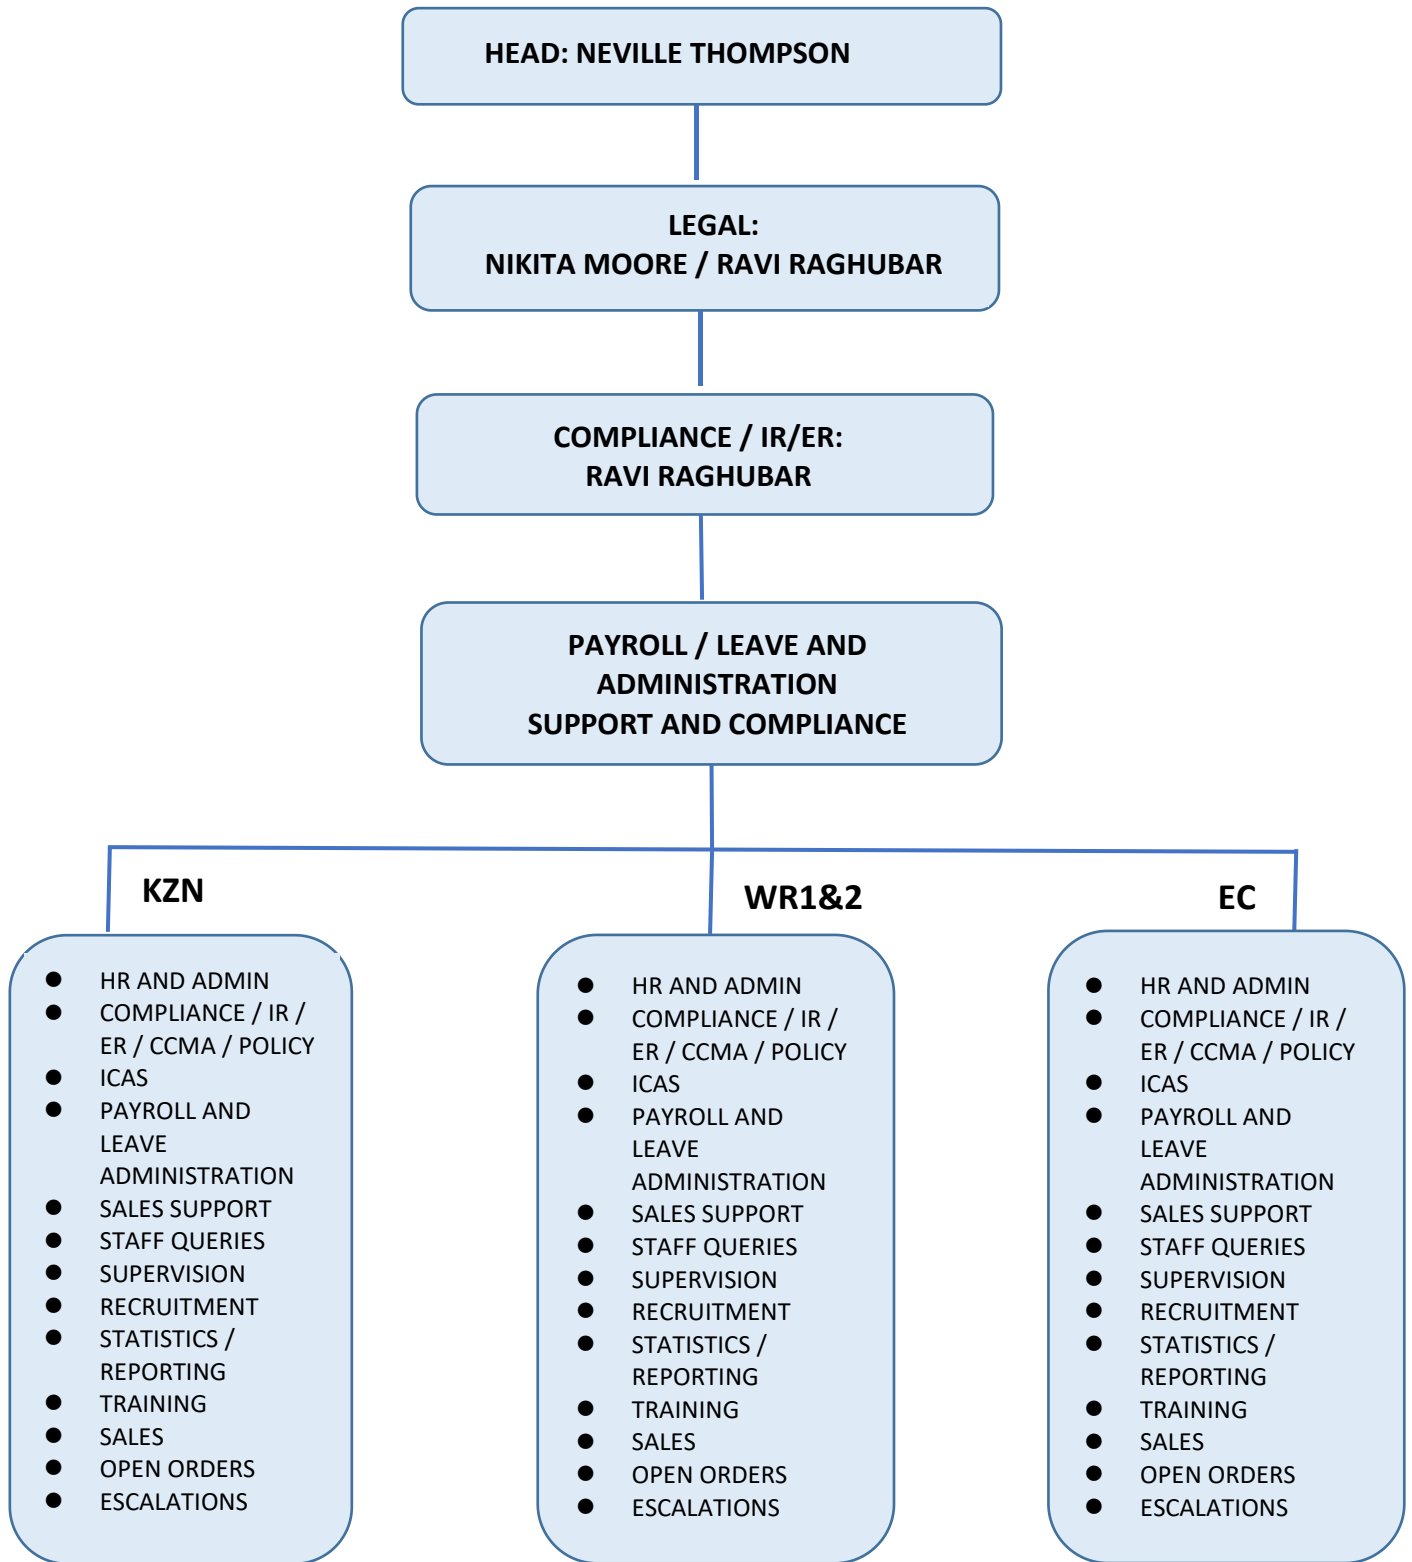

SUPPORT FUNCTION ORGANOGRAM

Escalation Contact KZN
Kelvin Pillay
kelvin@perx.co.za

Escalation Contact WR1
Bradley Wessels
bradley@perx.co.za

Escalation Contact WR2
Darroll Harmse
darroll@perx.co.za

Escalation Contact EC
Rob Burns
rob@perx.co.za

PROCESS